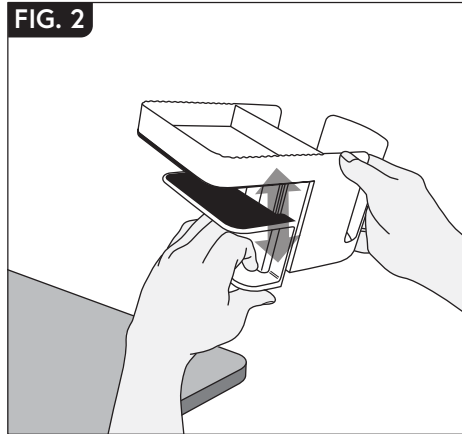

# CUP HOLDER WITH TRAY

FITS DESKTOPS **1/4" TO 1-1/2" THICK**

FIG. 1

FIG. 2

FIG. 3