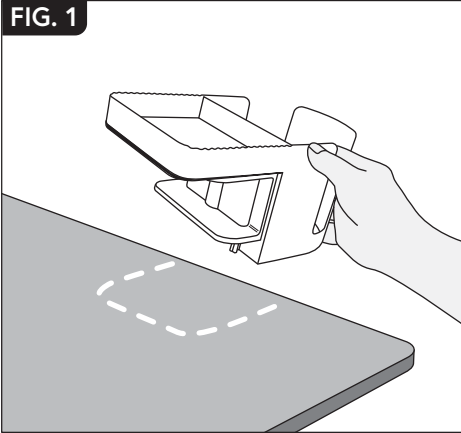

# CUP HOLDER WITH TRAY

FITS DESKTOPS **1/4" TO 1-1/2" THICK**

FIG. 1

FIG. 2

FIG. 3